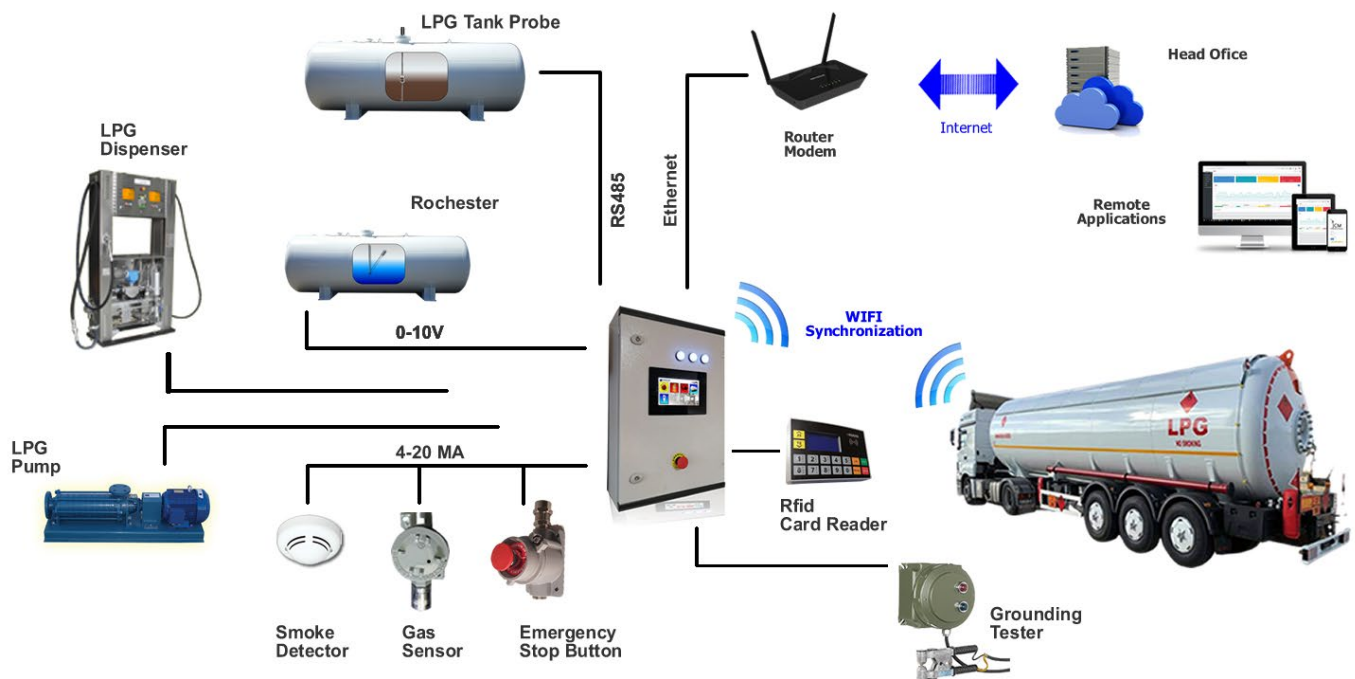

Technical Specifications:

Main CPU	Arm® Cortex®-M4 32-bit RISC MCU
Operating System	RTOS
Flash Memory	8 -128 GB MicroSD Card
Network	Fast Ethernet 10/100 Mbps veya WIFI
Server	FTP and Webserver
RTC	Yes
Power	380V , 220V
Safety	Electronic seal and password
Expansion Modules	Digital IO Board, Display, Printer, Grounding, VIS, ...

Sample Application:

Need more information?

You can contact us on our website for more information
www.europump.com

Contact Us:

Europump Italia SRL

Via Privata Georges Bizet, 36/G, 20092
Cinisello Balsamo MI ITALY
Phone : +39 02 612 99144 Fax: +39 02 407 05784
E-Mail : italy@europump.com

Europump Polska sp. z o. o.

ul. Rapackiego 37 86-300 Grudziądz POLAND
Phone: +48 56 64 11 666 Fax: +48 56 64 11 665
E-Mail : poland@europump.com

Europump Turkey

Ist. Mermerciler San. Sit. 18C 22S B32 41480
Dilovasi/Kocaeli TURKEY
Phone: +90 216 365 35 70 Fax: +90 216 365 35 72
E-Mail : turkey@europump.com